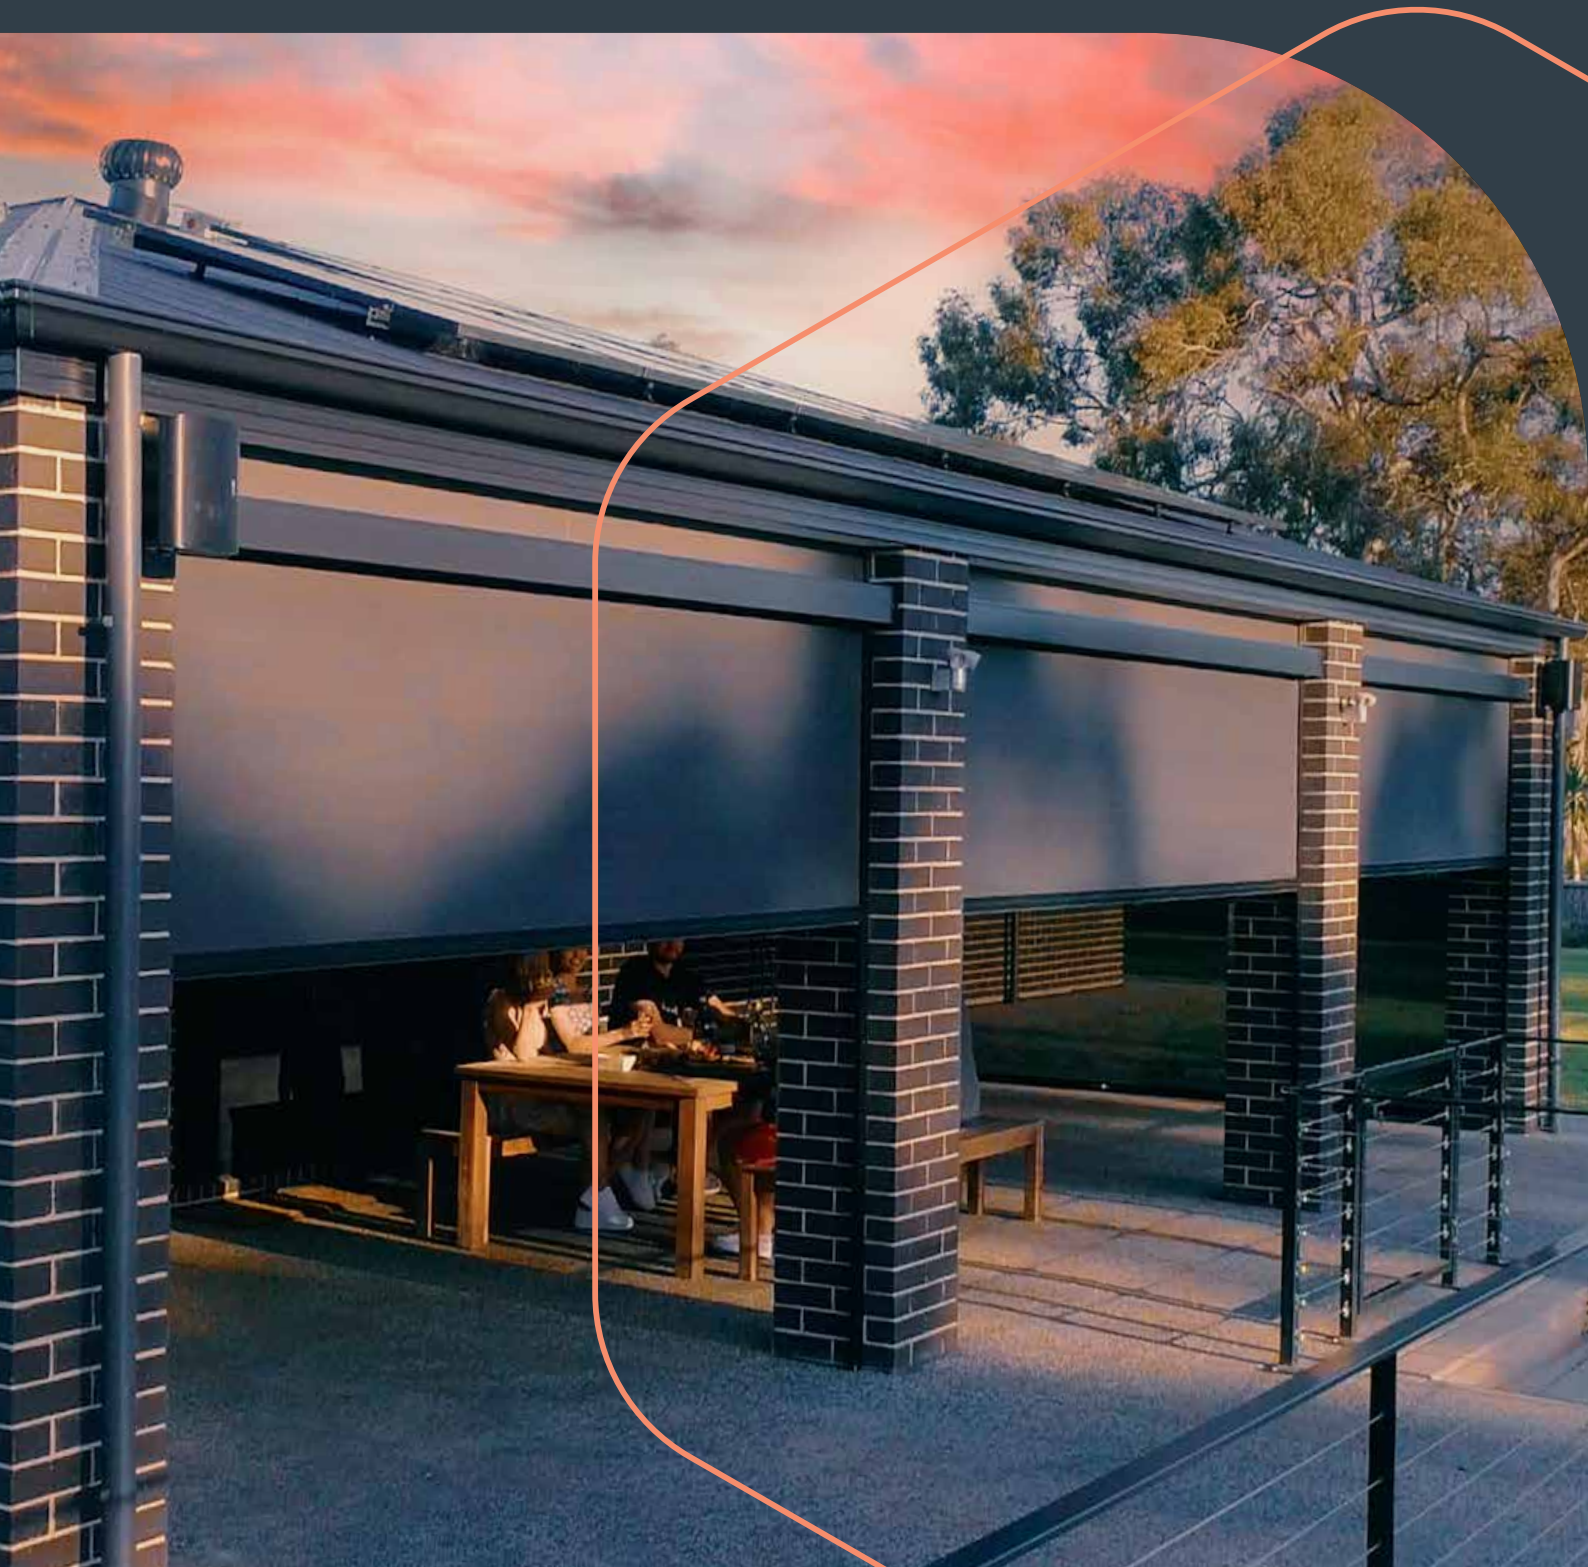

SKYLINE

PANORAMIC VIEWS, EFFORTLESS COMFORT

MESH FOR EXTERNAL BLINDS & AWNINGS

PHIFER SKYLINE

EXTERNAL BLINDS TO ENHANCE RESIDENTIAL & COMMERCIAL APPLICATIONS.

Skyline delivers exceptional durability, longevity and a range of modern colours and styles. The Skyline range is suitable for use with external blinds and awnings and is the perfect addition to enhance your residential or commercial environment. Skyline delivers a range of modern and stylish colours, excellent performance and offers protection without compromising the visual aspect. Skyline is ideal for Straight Drop and Zip Channel Awnings and Sliding Shade Systems.

DURABLE & EASY TO MAINTAIN

Skyline is as durable as it is stylish and is designed to handle high traffic applications with ease. Skyline mesh is easy to maintain and only requires occasional cleaning using a mild detergent then rinsing with clean water.